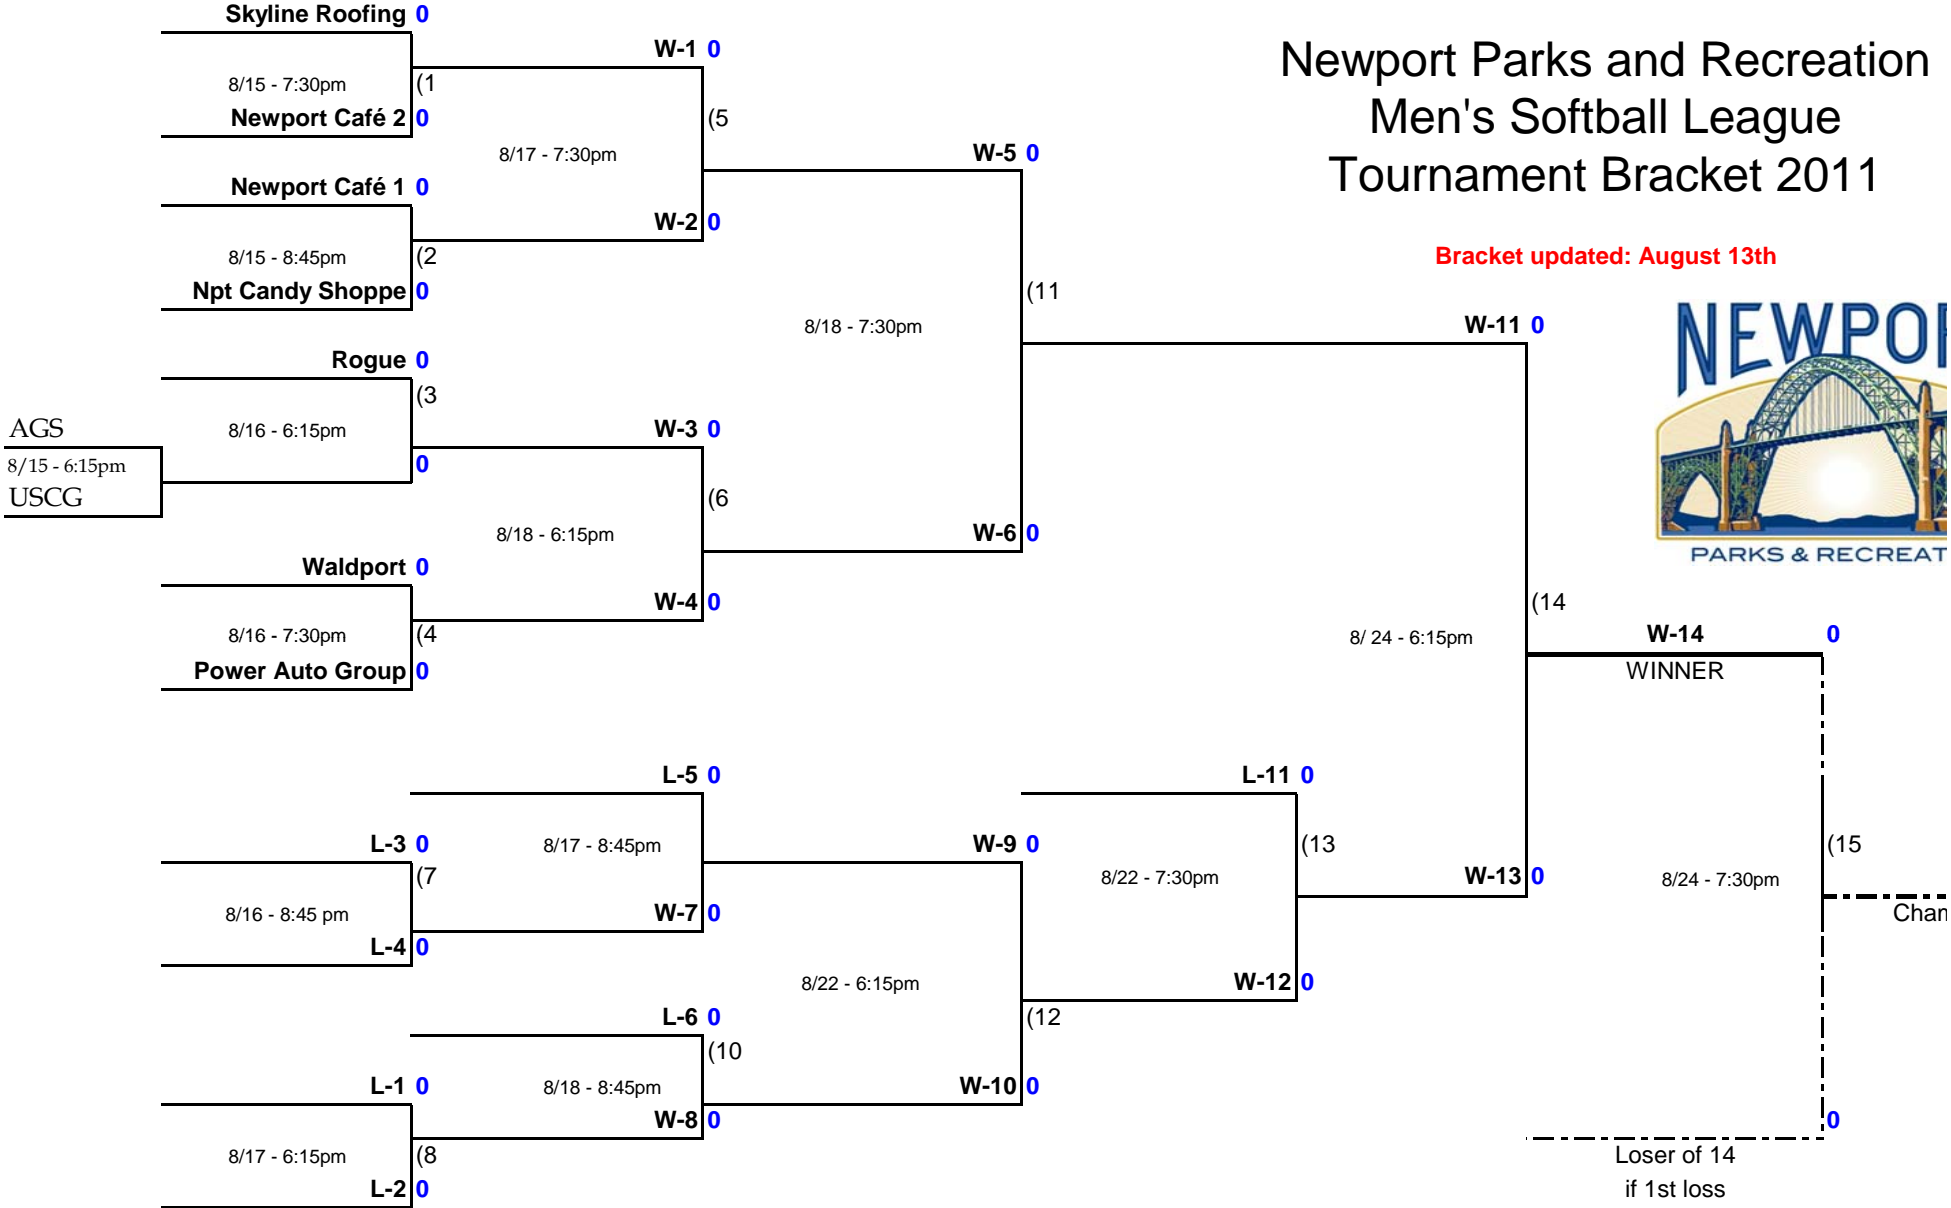

Newport Parks and Recreation Men's Softball League Tournament Bracket 2011

Bracket updated: August 13th

npion